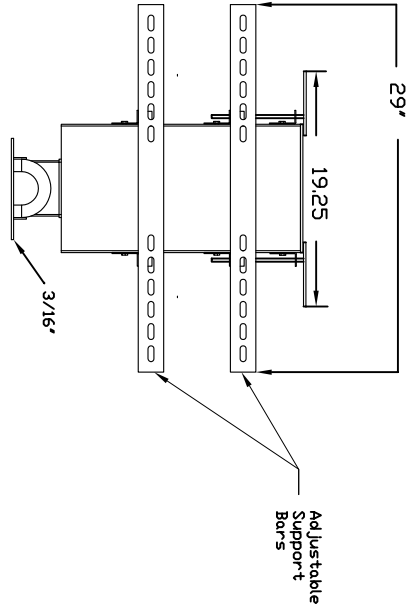

TOP VIEW

FRONT VIEW

SIDE VIEW LOWERED

SIDE VIEW RAISED

MODEL # 3000
TRAVEL 35"
LIFT CAPACITY
100 LB

ENGINEER AND CONTRACTOR
THE INNOVATION CONSULTING FIRM
ACTIVATED DECOR, INC. 10000
N. HAYES RD. SUITE 1000
MORTON WISCONSIN 53151

Activated Decor, Inc.	DWG. NO. 3000
1-877-543-8711	SCALE: N/A
2	SHEET OF 1