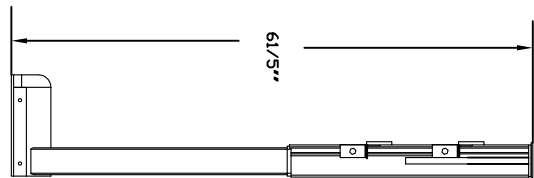

TOP VIEW

FRONT VIEW

SIDE VIEW LOWERED

SIDE VIEW RAISED

MODEL # 3000
TRAVEL 35"
LIFT CAPACITY
100 LB

ENGINEER AND CONTRACTOR
THE INNOVATION CONSULTING FIRM
ACTIVATED DECOR, INC. 10000
N. HAYES RD. SUITE 1000
MORTON WISCONSIN 53151