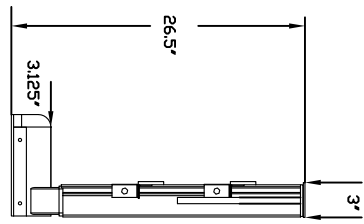

TOP VIEW

FRONT VIEW

SIDE VIEW LOWERED

SIDE VIEW RAISED

MODEL # 3000
TRAVEL 35"
LIFT CAPACITY
100 LB

ENGINEER AND CONTRACTOR
THE INNOVATION CONSULTING FIRM
ACTIVATED DECOR, INC. 10000
N. HAYES RD. SUITE 1000
MORTON WISCONSIN 53151