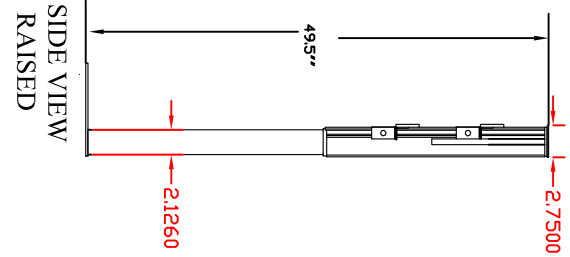

MODEL # 1000
TRAVEL 26.5"
LIFT CAPACITY
140 LBS

Activated Decor, Inc.

DWG. NO. 1000

1-877-545-8711

SCALE: N/A SHEET 1 OF 1