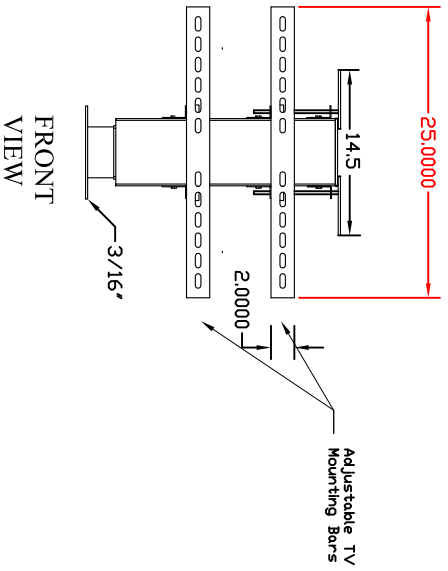

FRONT VIEW

MODEL # 1000
TRAVEL 26.5"
LIFT CAPACITY
140 LBS

Activated Decor, Inc.

DWG. NO. 1000

1-877-545-8711

SCALE: N/A SHEET 1 OF 1