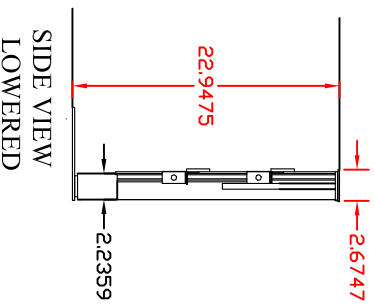

SIDE VIEW RAISED

SIDE VIEW LOWERED