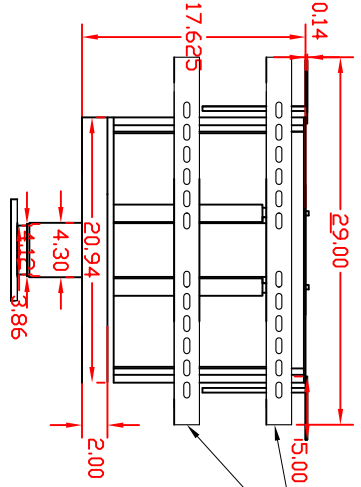

MODEL # 2500-09
TRAVEL 35.5"
LIFT CAPACITY
170 LBS

Activated Decor, Inc.

PWG. NO.
2500-09
Sep 24/09
SHEET OF 1

8 7 6 5 4 3 2 1