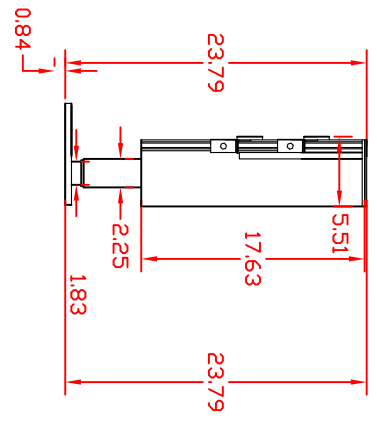

MODEL # 2500-09
TRAVEL 35.5"
LIFT CAPACITY
170 LBS

Activated Decor, Inc.

PWG. NO.
2500-09
Sep 24/09
SHEET OF 1

8 7 6 5 4 3 2 1