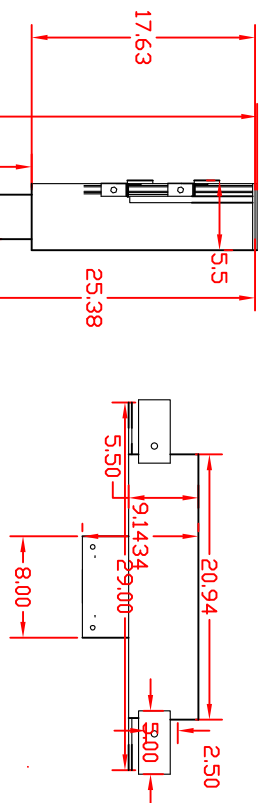

MODEL # 2500-09
TRAVEL 35.5"
LIFT CAPACITY
170 LBS

Activated Decor, Inc.

PWG. NO.
2500-09
Sep 24/09
SHEET OF 1

8 7 6 5 4 3 2 1