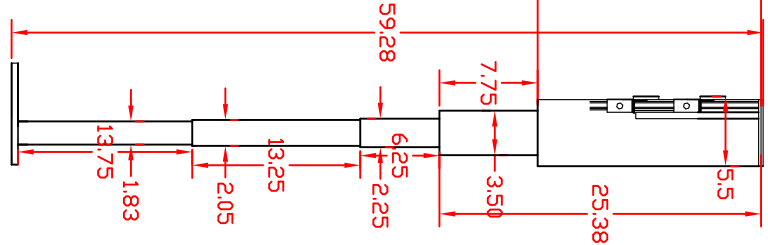

MODEL # 2500-09
TRAVEL 35.5"
LIFT CAPACITY
170 LBS

Activated Decor, Inc.

PWG. NO.
2500-09
Sep 24/09
SHEET OF 1

8 7 6 5 4 3 2 1