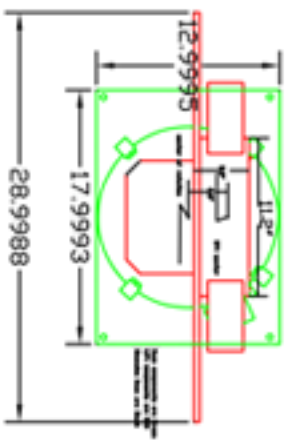

MODEL # 5000-R  
 TRAVEL 49"  
 LIFT CAPACITY  
 175 LB

FRONT  
 VIEW

TOP  
 VIEW

SIDE VIEW  
 RAISED

80.0585

SIDE VIEW  
 LOWERED

31.0585

THE INFORMATION CONTAINED ON THIS DRAWING IS UNWARRANTED EXCEPT AS SPECIFICALLY SET FORTH IN A WRITTEN AGREEMENT BETWEEN THE CUSTOMER AND ACTIVATED DECOR, INC.

Activated Decor, Inc.

FIG. NO. 5000-R

1:875 (SHEET)

SCALE: N/A

SHEET 1 OF 1