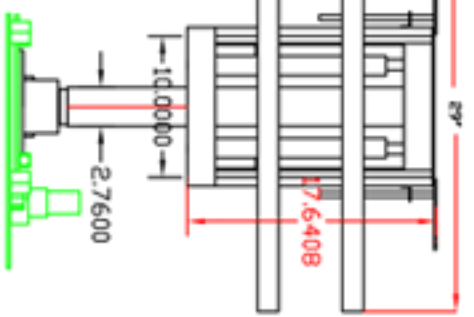

MODEL # 5000-R  
 TRAVEL 49"  
 LIFT CAPACITY  
 175 LB

FRONT  
 VIEW

TOP  
 VIEW

SIDE VIEW  
 RAISED

80.0585

SIDE VIEW  
 LOWERED

31.0585

THE INFORMATION CONTAINED ON THIS DRAWING IS UNWARRANTED EXCEPT AS SPECIFICALLY SET FORTH IN A WRITTEN AGREEMENT BETWEEN THE CUSTOMER AND ACTIVATED DECOR, INC.

Activated Decor, Inc.

FIG. NO. 5000-R

1:875 (SHEET)

SCALE: N/A

SHEET 1 OF 1