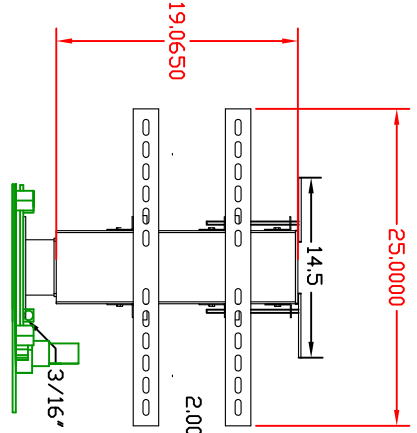

FRONT VIEW

Adjustable TV Mounting Bars