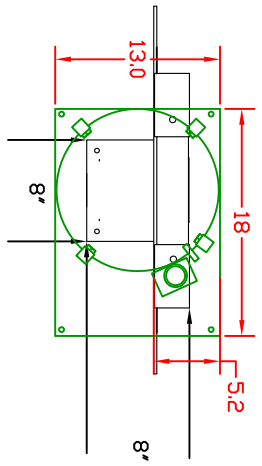

TOP VIEW"

Adjustable TV Mounting Bars

SIDE VIEW RAISED

MODEL # 1000-R
TRAVEL 26.5"
LIFT CAPACITY
180 LBS

Activated Decor, Inc.
PING. NO. 1000-R
SCALE: N/A
SHEET OF 1

8 7 6 5 4 3 2 1

A B C D