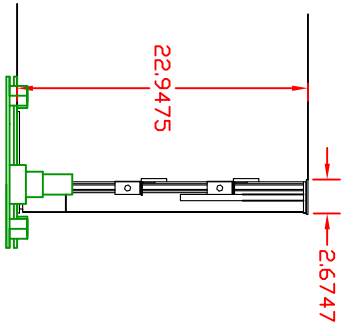

SIDE VIEW LOWERED