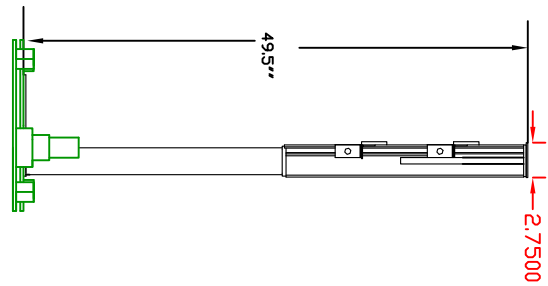

SIDE VIEW RAISED

MODEL # 1000-R
TRAVEL 26.5"
LIFT CAPACITY
180 LBS

Activated Decor, Inc.
PING. NO. 1000-R
SCALE: N/A
SHEET OF 1

8 7 6 5 4 3 2 1

A B C D