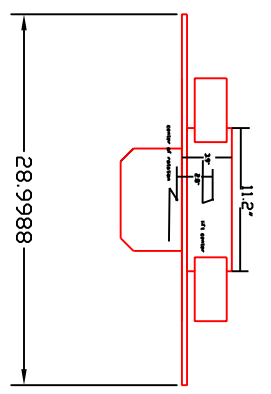

MODEL # 5000
TRAVEL 49"
LIFT CAPACITY
175 LB

FRONT
VIEW

TOP VIEW

SIDE VIEW
RAISED

79.2500

SIDE VIEW
LOWERED

30.2500

Activated Decor, Inc.

DMG. NO. 5000

1-877-563-8711

SCALE: N/A SHEET 1 OF 1