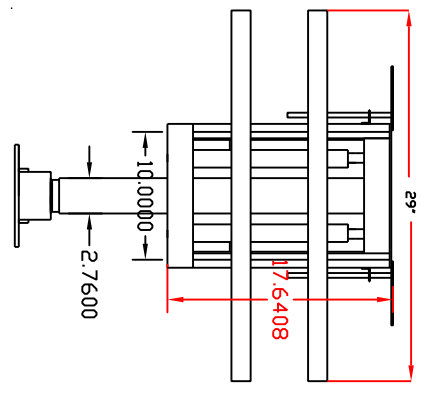

MODEL # 5000
TRAVEL 49"
LIFT CAPACITY
175 LB

FRONT
VIEW

TOP VIEW

SIDE VIEW
RAISED

79.2500

SIDE VIEW
LOWERED

30.2500

Activated Decor, Inc.

DMG. NO. 5000

1-877-563-8711

SCALE: N/A SHEET 1 OF 1