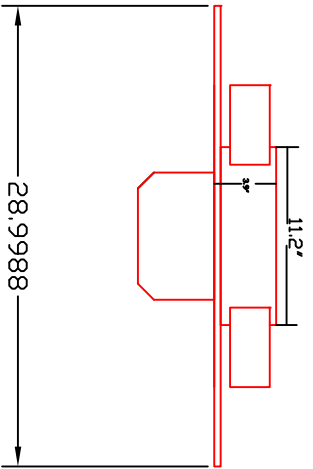

TOP VIEW

MODEL # LC-380
TRAVEL 38"
LIFT CAPACITY
175 LB

Up to a 60" TV

Activated Decor, Inc.

1-877-543-8711

LC-380

SCALE: N/A

SHEET 1 OF 1