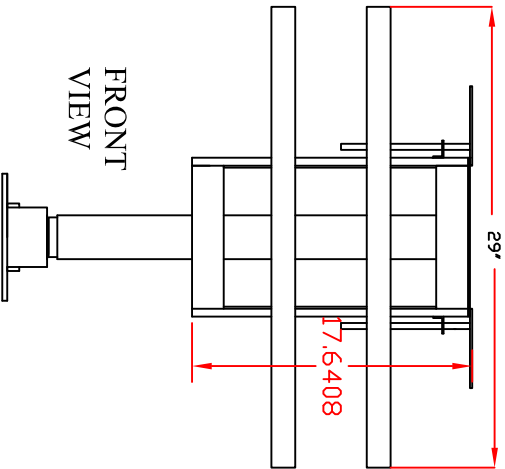

FRONT
VIEW

MODEL # LC-380
TRAVEL 38"
LIFT CAPACITY
175 LB

Up to a 60" TV

Activated Decor, Inc.

1-877-543-8711

LC-380

SCALE: N/A

SHEET 1 OF 1