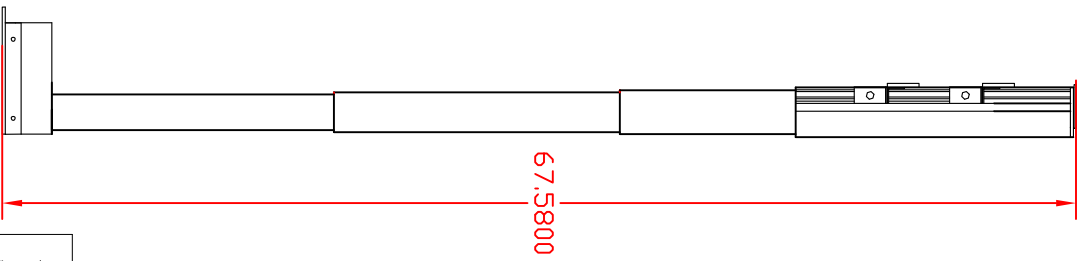

SIDE VIEW
RAISED