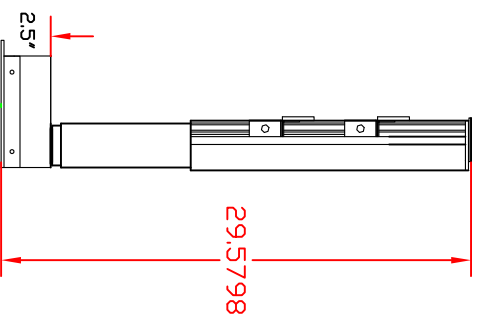

SIDE VIEW
LOWERED